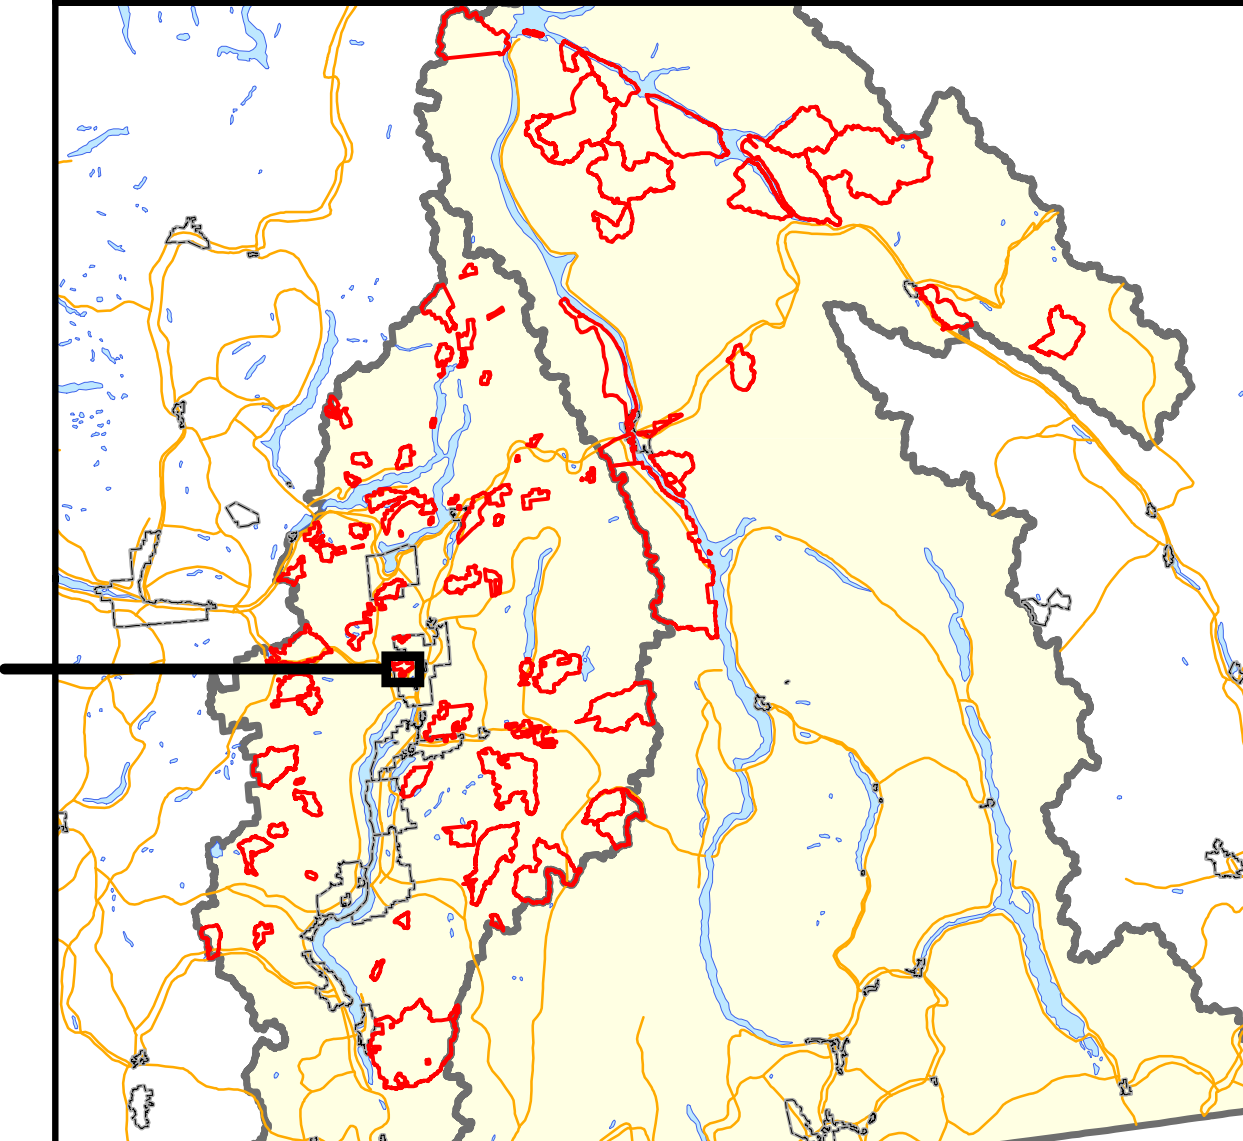

Operating Area
Rose Swanson

Business Area
Okanagan Columbia

- Trails
- Skid Trails
- BCTS Roads
- Roads
- Highways
- Streams
- New Proposed Skid Trail
- Old Road
- Old Skid Trail
- BCTS Operating Area
- Rose Swanson Sensitive Area
- Old Growth Management Area
- Lakes
- BCTS Blocks
- WTPs

Date: 2/18/2021
 Template Name: RoseSwanson_Map
 Coordinate System: NAD 1983 BC Environment Albers